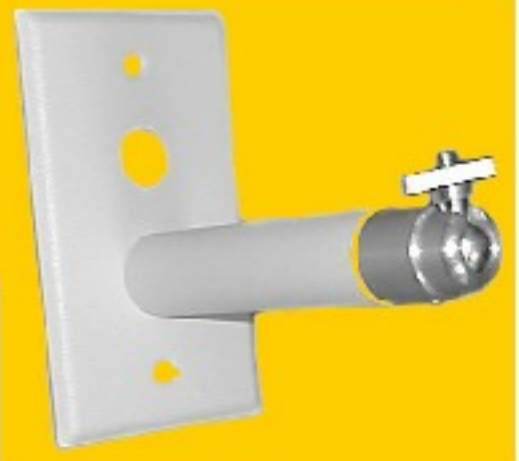

Product...

Dome Mount
Flush Mount Board Camera Dome Enclosure

Electrical Cabinet
Lockable Electrical Enclosure

Lock Box
14" Lock Box For VCR, DVR, Computers, etc.

Flat Screen Monitor Rack Mount
15" Viewsonic Flat Screen Rack

Dome Wall Mount
Board Camera Dome Enclosure

Specialized Multi-Purpose Camera Mount
("Spider Mount")

Mini-Camera Bracket Mount
Camera Wall/Ceiling Mount Fits Most Standard CCD Camera's

Illustrations...